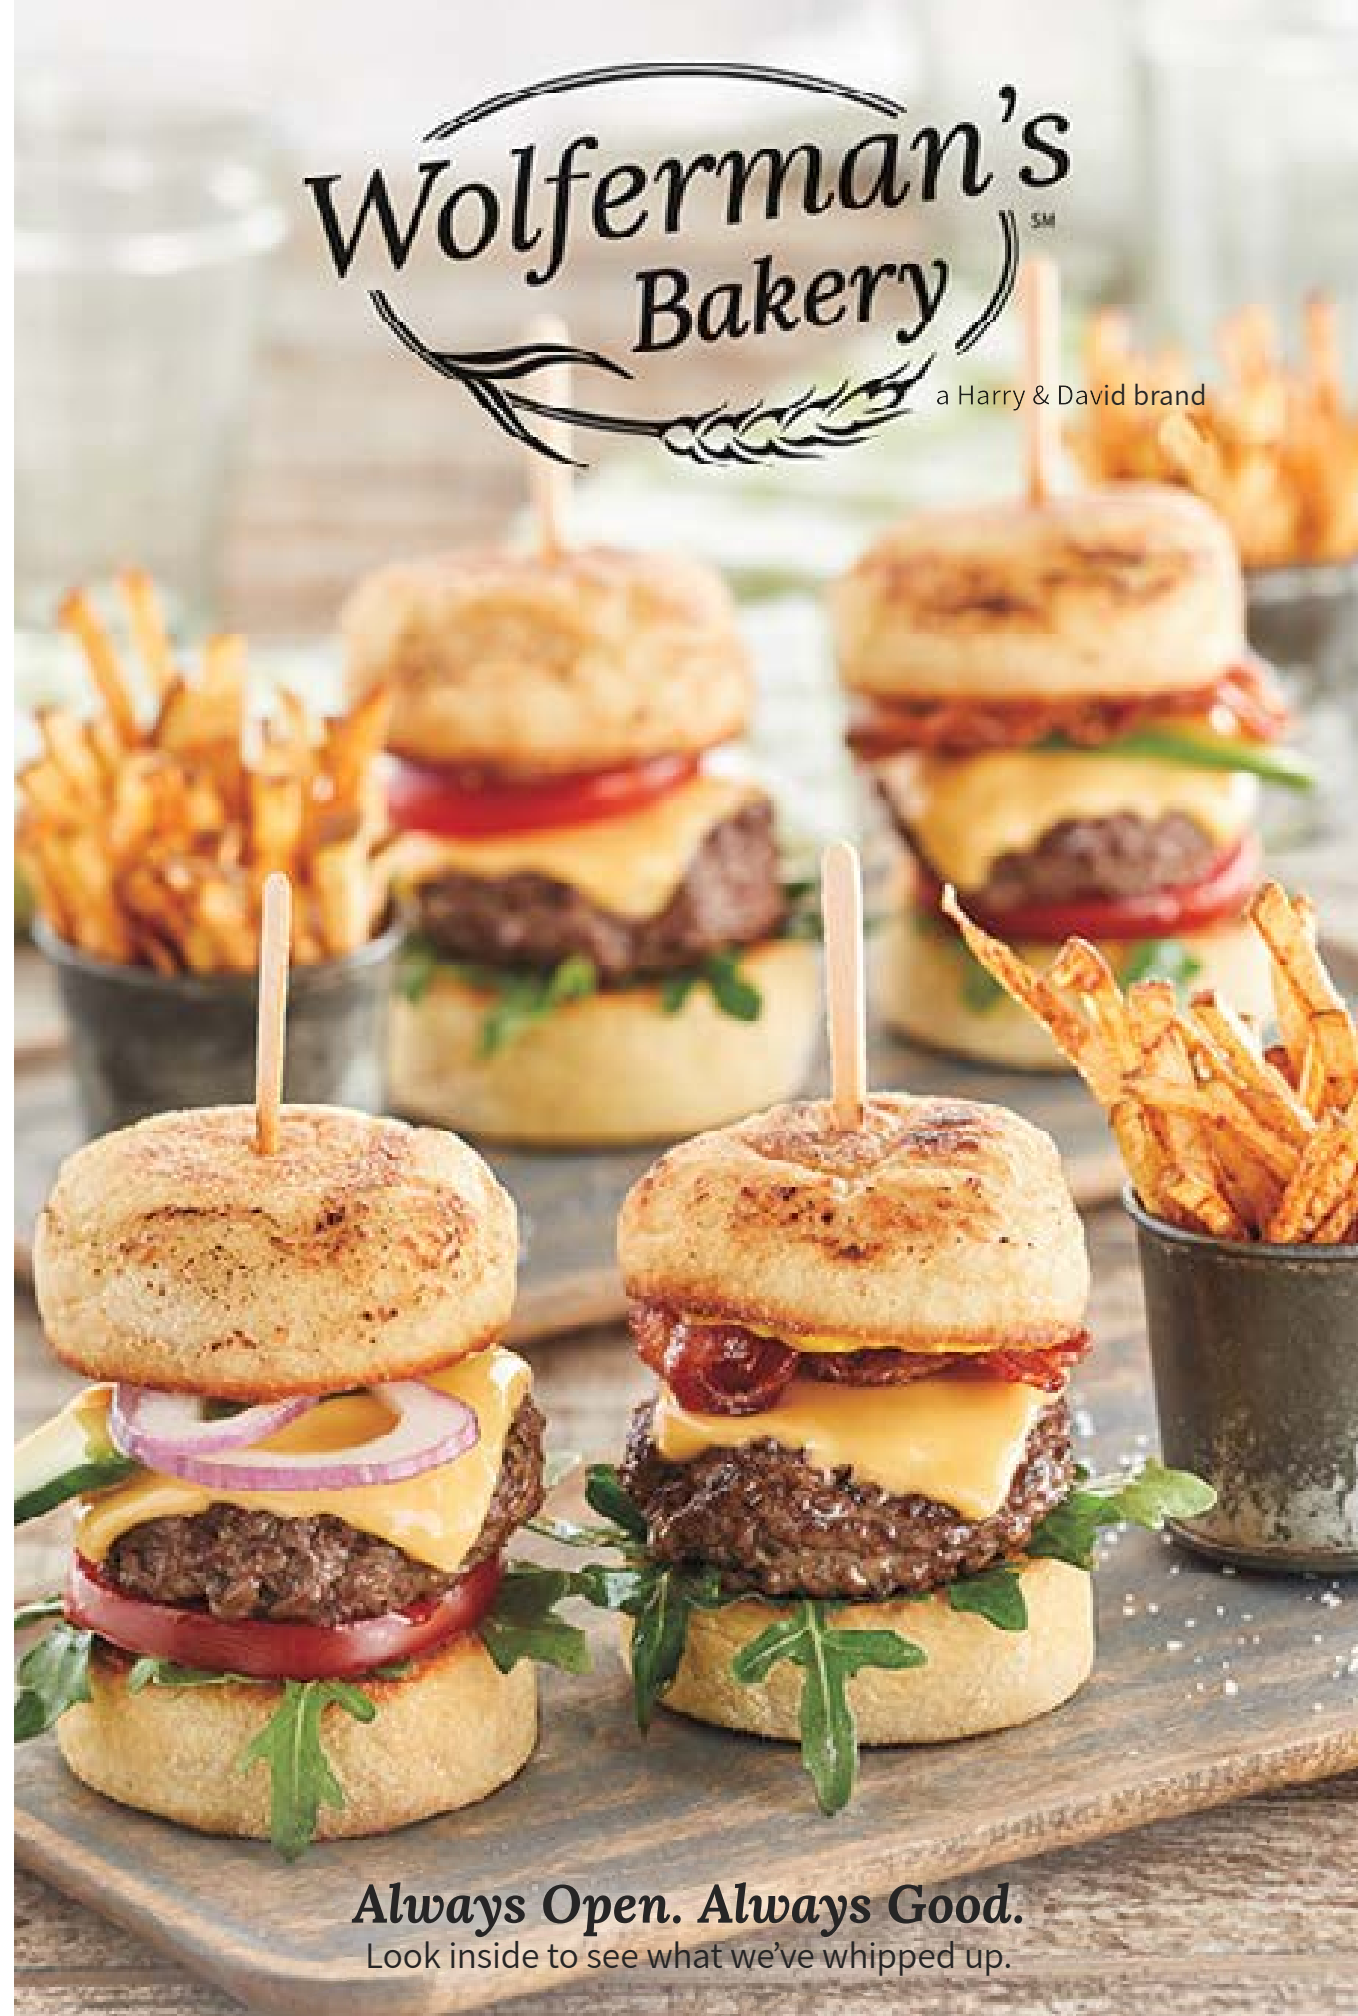

Always Open. Always Good.
Look inside to see what we've whipped up.